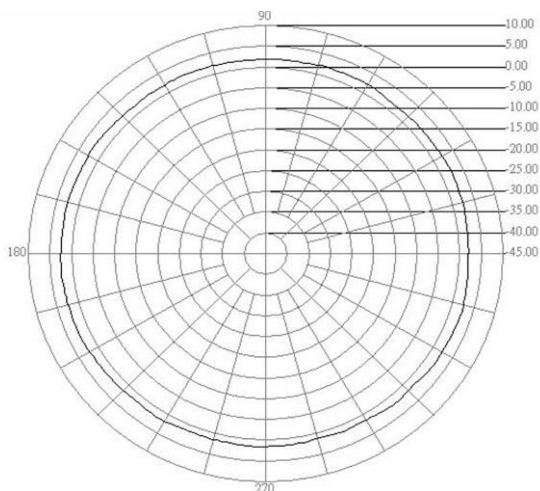

Antenna Patterns

H Plane – Azimuth
Omni Mode