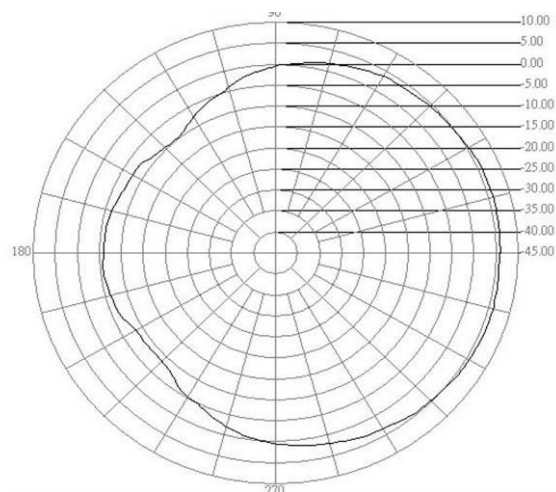

Specifications

Operating Frequency	2400 to 2485 MHz
Antenna Gain- Omni Mode	3.0 dBi
Antenna Gain- Directional Mode	6.0 dBi
3dB Beamwidth	120 Degrees
VSWR	1.5:1
Impedance	50 Ohm
Max Input Power	10W
Connector Options	RPSMA or RPTNC (Other connector on request)
Operating Temperature	0 to 60 Deg C
Antenna Size (LxW)	5 x 1 inches (127 x 25 mm)
Weight	1.4 oz (40 g)

Bwant3-6 in Directional

Bwant3-6 in Directional Mode

Antenna Patterns

H Plane – Azimuth
Omni Mode

H Plane – Azimuth
Directional Mode

*Bwant3-6
Contents*

Bwant3-6 Knuckle – 45

*Bwant3-6 in Omni Mode
RSMA Connector*